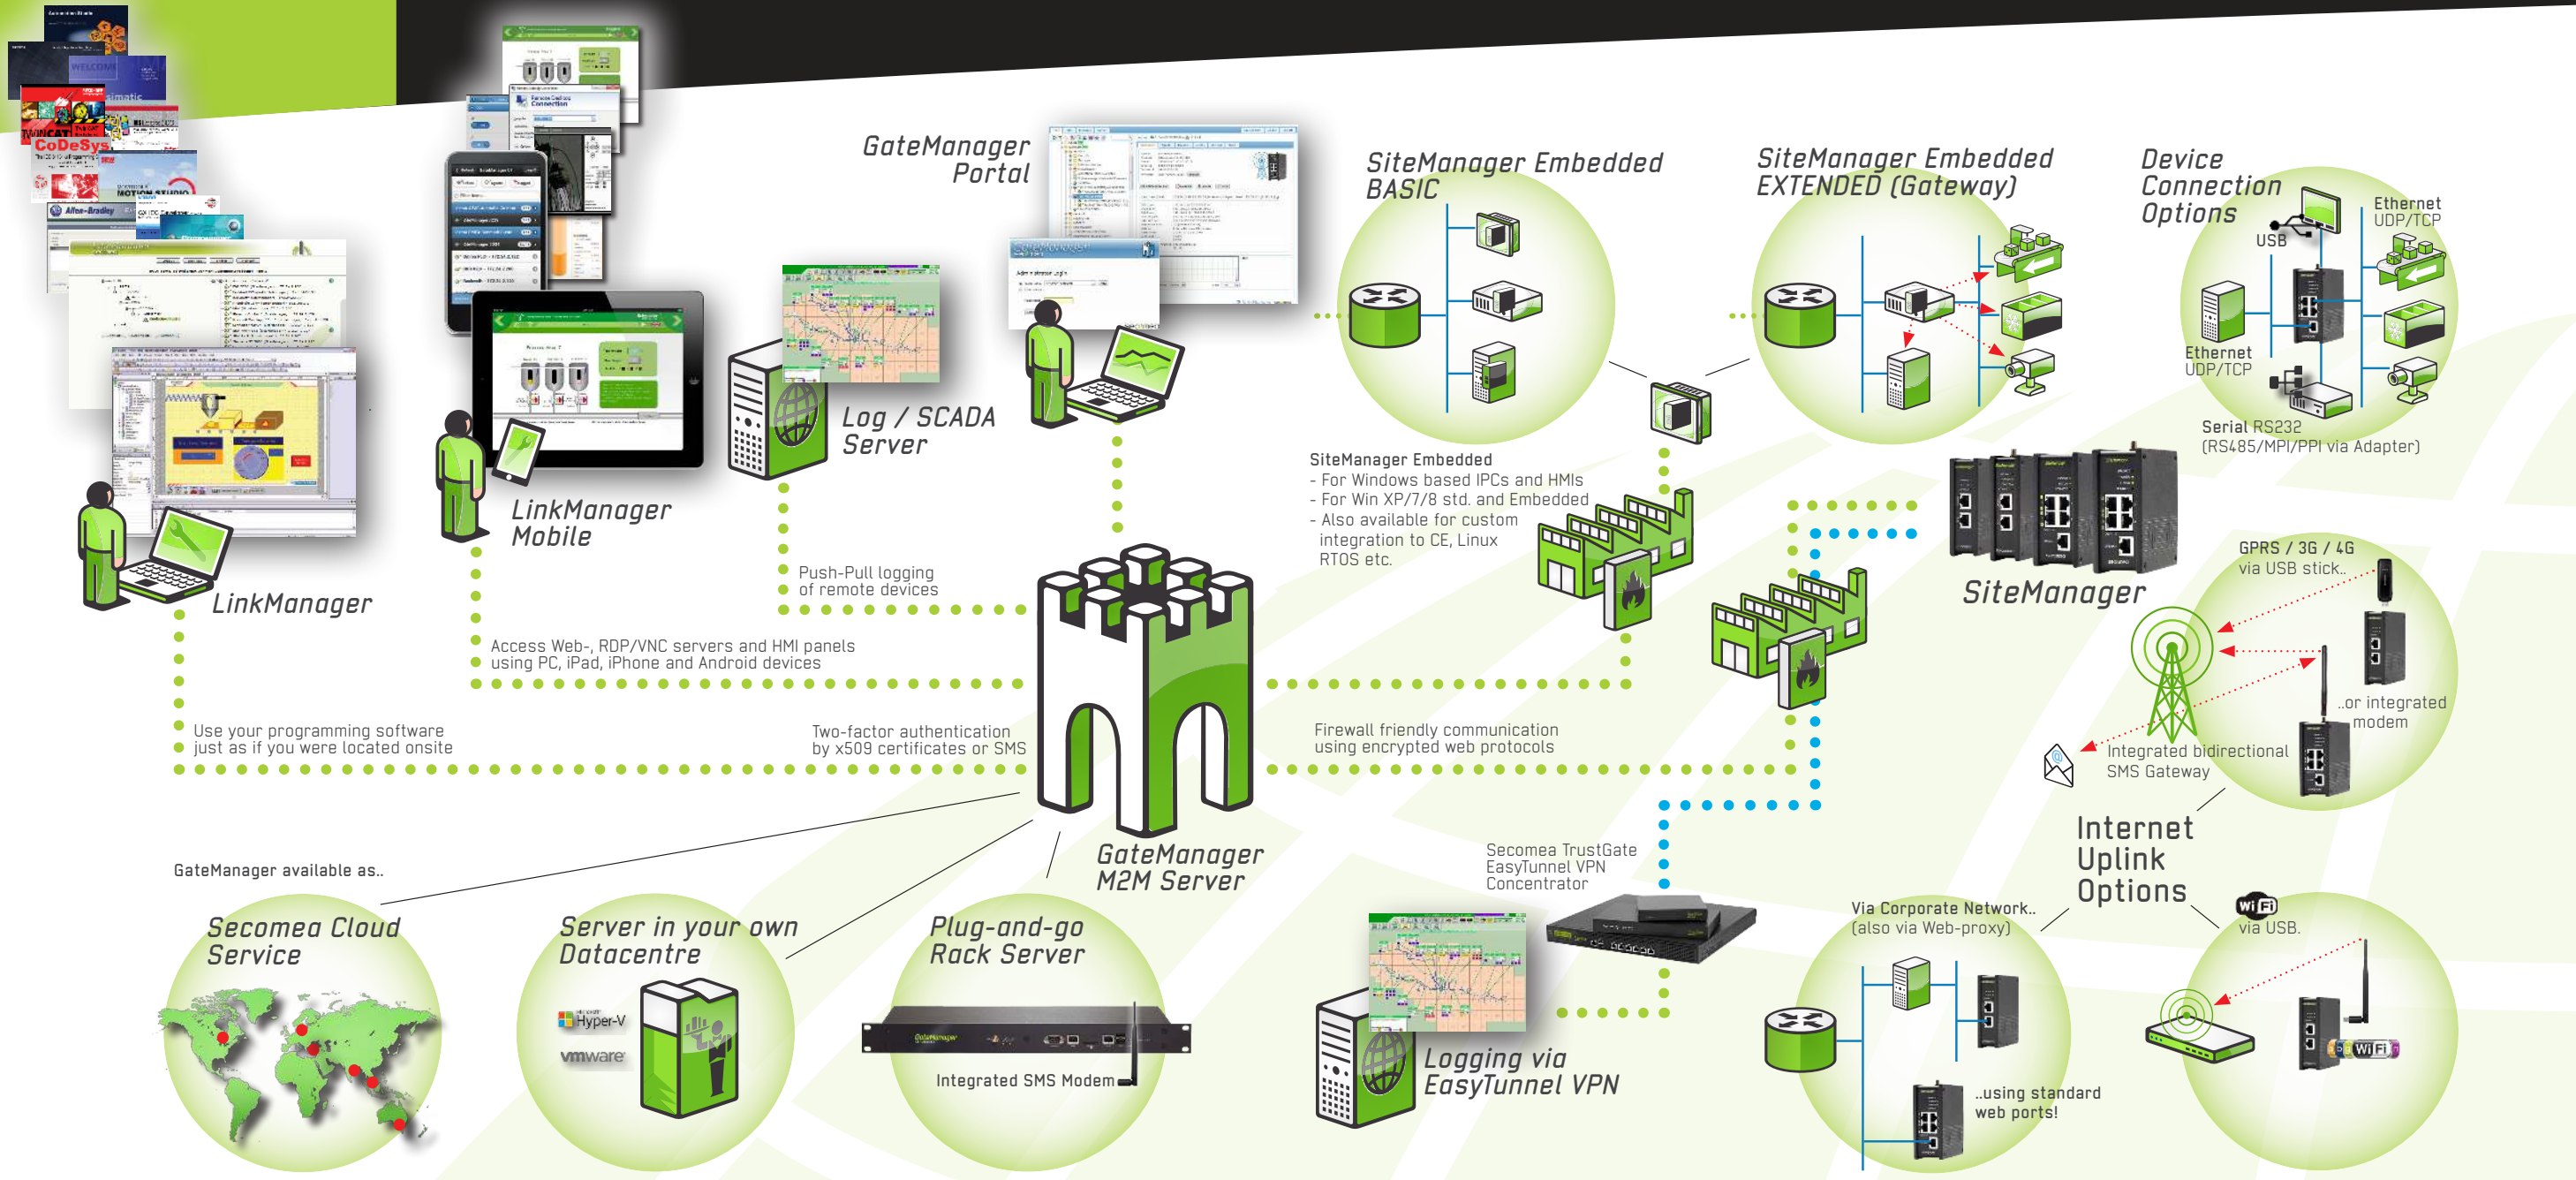

Secure

Communication Made Easy

Remote Access to Industrial Equipment

SiteManager Hardware		SiteManager 1029/3229	SiteManager 1039/3239	SiteManager 1429/3429	SiteManager 1439/3439
Managed Ethernet device ports		1	1	4	4
Integrated 3G/GPRS-EDGE Uplink		No	Yes	No	Yes
4G/3G/GPRS-EDGE Uplink via USB		Yes	No	Yes	No
Support for Uplink2 WiFi USB Adapter		Yes	Yes	Yes	Yes
I/O ports (Input/Output)		2/2	2/2	2/2	2/2
Device access via Serial port		Yes	Yes	Yes	Yes
Device access via USB port		Yes	Yes	Yes	Yes
DIN mountable		Yes	Yes	Yes	Yes
Number of Device Agents (default/max)	Model 10xx/14xx:	2/5	2/5	2/5	2/5
	Model 32xx/34xx:	5/100	5/100	5/100	5/100
Use as data logging gateway		Yes	Yes	Yes	Yes
Use as SMS gateway (Serial and Ethernet)		No	Yes	No	Yes
Power feed		12-48 V/DC	12-48 V/DC	12-48 V/DC	12-48 V/DC

Starter Package
1 x SiteManager
1 x LinkManager Floating License
1 x LinkManager Mobile License
1 x Hosted GateManager BASIC Account

LinkManager Software	LinkManager	LinkManager Mobile
Supports 32 and 64 bit Windows	Yes	Yes
Support iPhone, iPad and Android OS	No	Yes
"VPN like" access to equipment	Yes	No
Access to Web enabled devices	Yes	Yes
Access to Remote Desktop (VNC/RDP)	Yes	Yes
Access to USB and Serial devices	Yes	No

FREE GateManager M2M server hosting included in the Starter Package

- Easy Setup
- Central Administration
- Firewall Friendly
- State-of-Art Security
- Fast Return On Investment

PROGRAMMING

CONTROL

LOGGING

INFRASTRUCTURE

GateManager Models	4250	9250
SMS two-factor login code support	Integrated	External
Virtual Machine (HyperV, ESXi)	-	Yes
Recommended connected devices	1000	10.000+
Suited for Cloud Server	No	Yes
Automatic backup	Yes (USB/FTP)	Yes (FTP)
Optional Usage Statistics Module	Yes	Yes