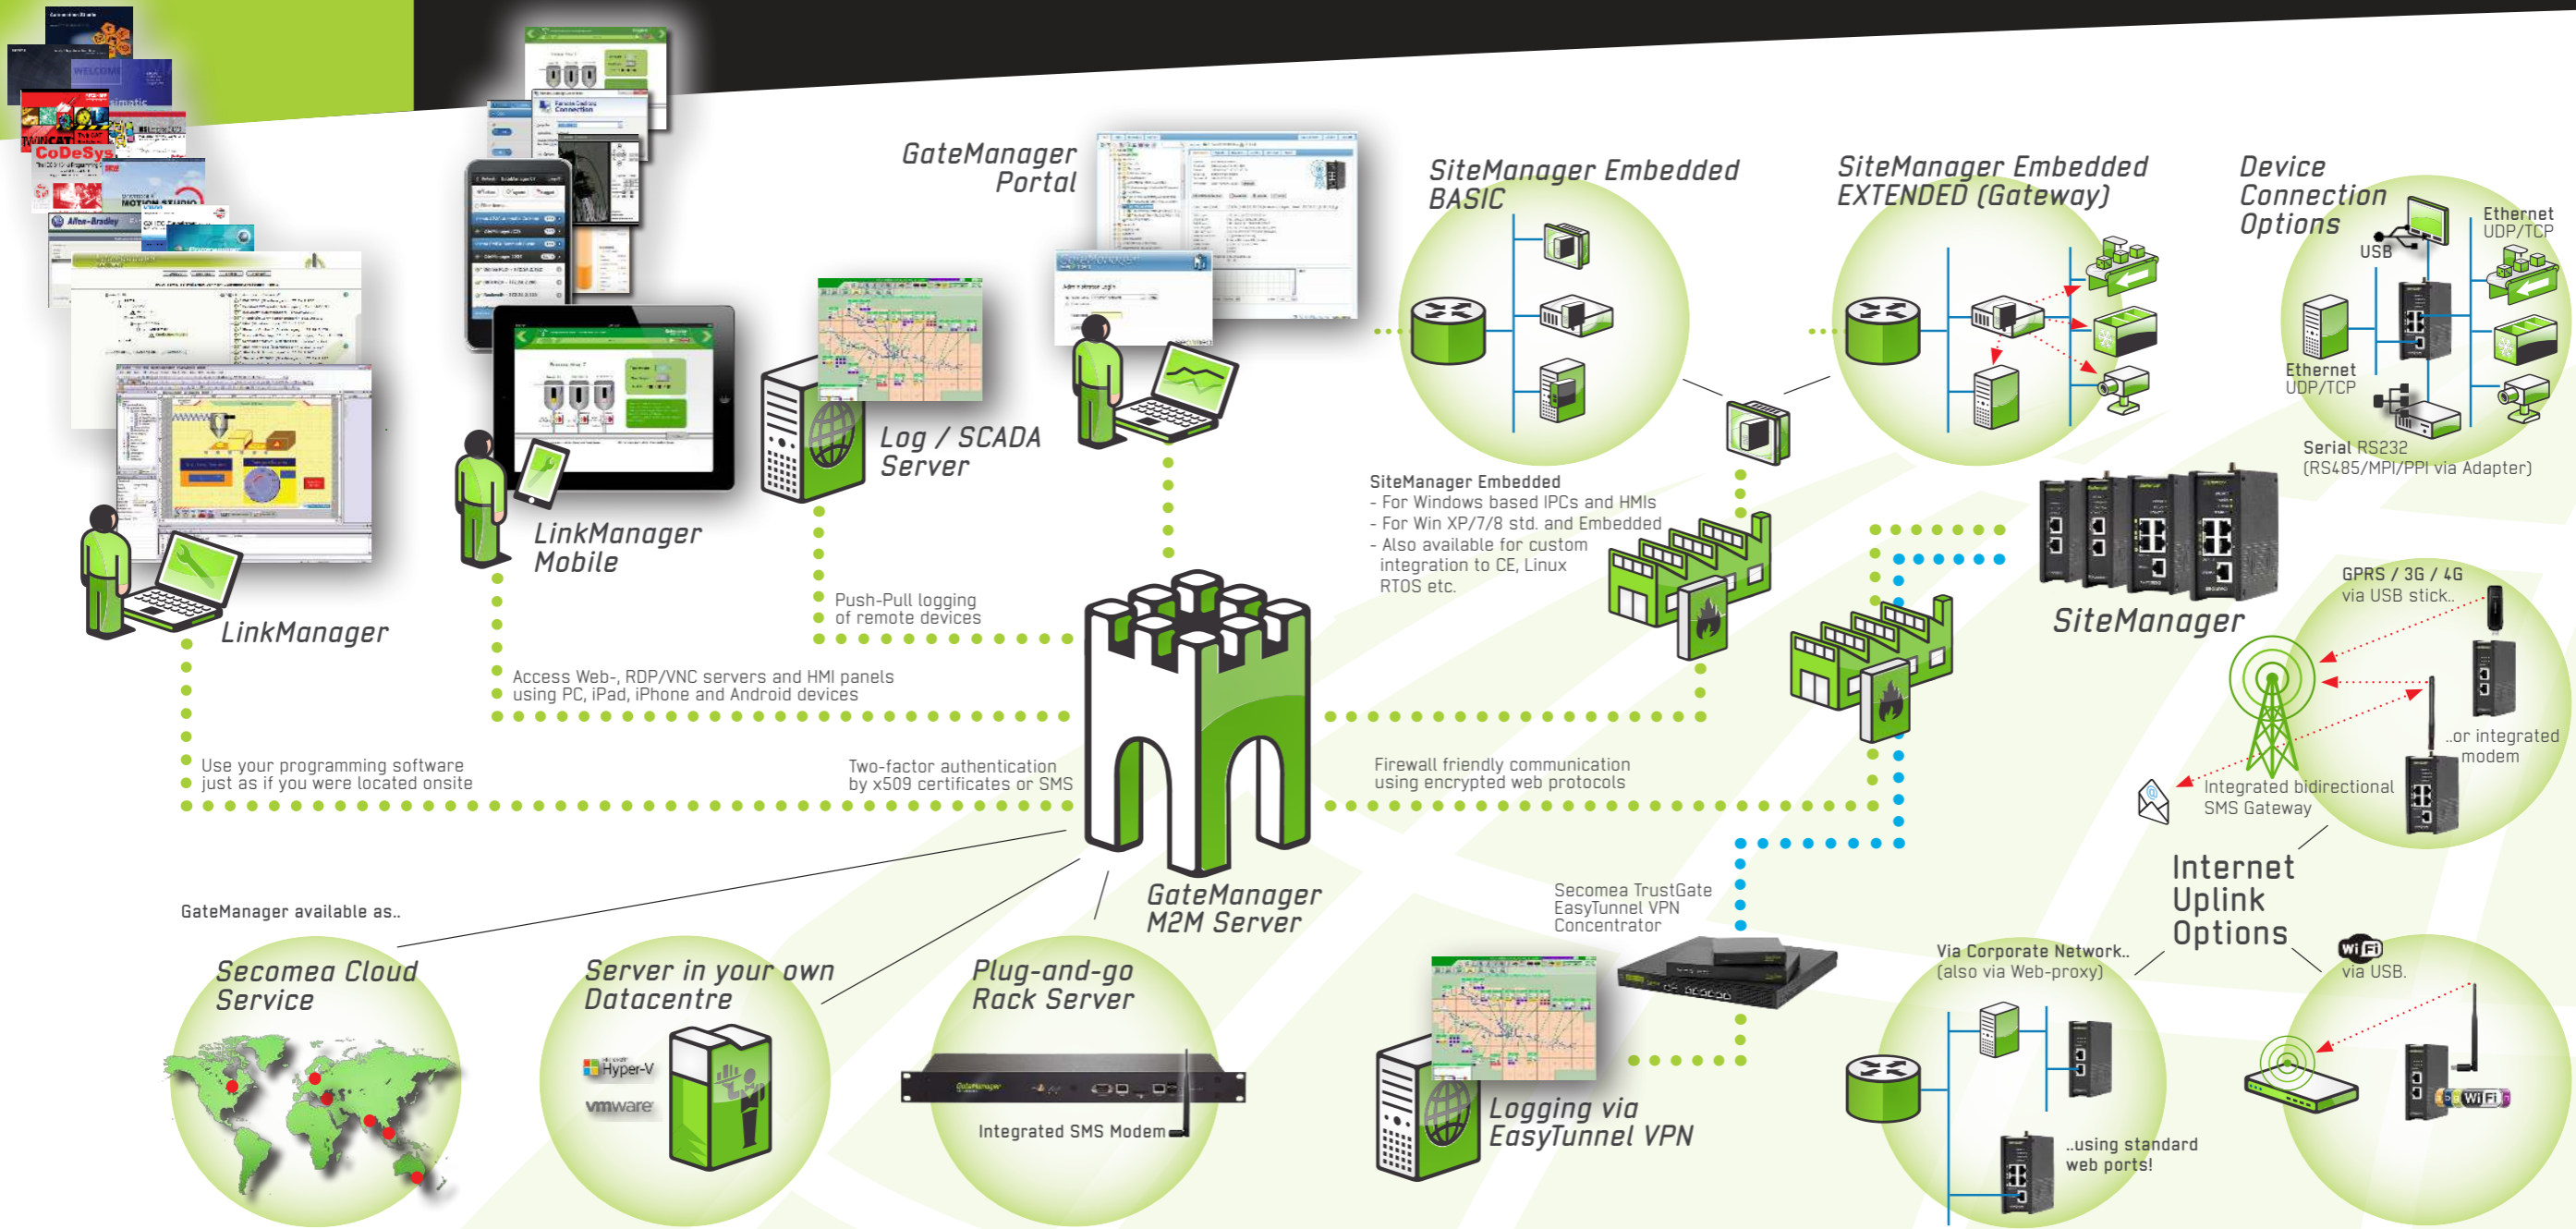

Secure

Communication
Made Easy

Remote Access to Industrial Equipment

- Easy Setup
- Central Administration
- Firewall Friendly
- State-of-Art Security
- Fast Return On Investment

SiteManager Hardware		SiteManager 1029/3229	SiteManager 1039/3239	SiteManager 1429/3429	SiteManager 1439/3439
Managed Ethernet device ports		1	1	4	4
Integrated 3G/GPRS-EDGE Uplink		No	Yes	No	Yes
4G/3G/GPRS-EDGE Uplink via USB		Yes	No	Yes	No
Support for Uplink2 WiFi USB Adapter		Yes	Yes	Yes	Yes
I/O ports (Input/Output)		2/2	2/2	2/2	2/2
Device access via Serial port		Yes	Yes	Yes	Yes
Device access via USB port		Yes	Yes	Yes	Yes
DIN mountable		Yes	Yes	Yes	Yes
Number of Device Agents (default/max)	Model 10xx/14xx:	2/5	2/5	2/5	2/5
	Model 32xx/34xx:	5/100	5/100	5/100	5/100
Use as data logging gateway		Yes	Yes	Yes	Yes
Use as SMS gateway (Serial and Ethernet)		No	Yes	No	Yes
Power feed		12-48 V/DC	12-48 V/DC	12-48 V/DC	12-48 V/DC

Starter Package
1 x SiteManager
1 x LinkManager Floating License
1 x LinkManager Mobile License
1 x Hosted GateManager BASIC Account

LinkManager Software	LinkManager	LinkManager Mobile
Supports 32 and 64 bit Windows	Yes	Yes
Support iPhone, iPad and Android OS	No	Yes
"VPN like" access to equipment	Yes	No
Access to Web enabled devices	Yes	Yes
Access to Remote Desktop (VNC/RDP)	Yes	Yes
Access to USB and Serial devices	Yes	No

FREE GateManager M2M server hosting included in the Starter Package

PROGRAMMING

CONTROL

LOGGING

INFRASTRUCTURE

GateManager Models	4250	9250
SMS two-factor login code support	Integrated	External
Virtual Machine (HyperV, ESXi)	-	Yes
Recommended connected devices	1000	10.000+
Suited for Cloud Server	No	Yes
Automatic backup	Yes (USB/FTP)	Yes (FTP)
Optional Usage Statistics Module	Yes	Yes